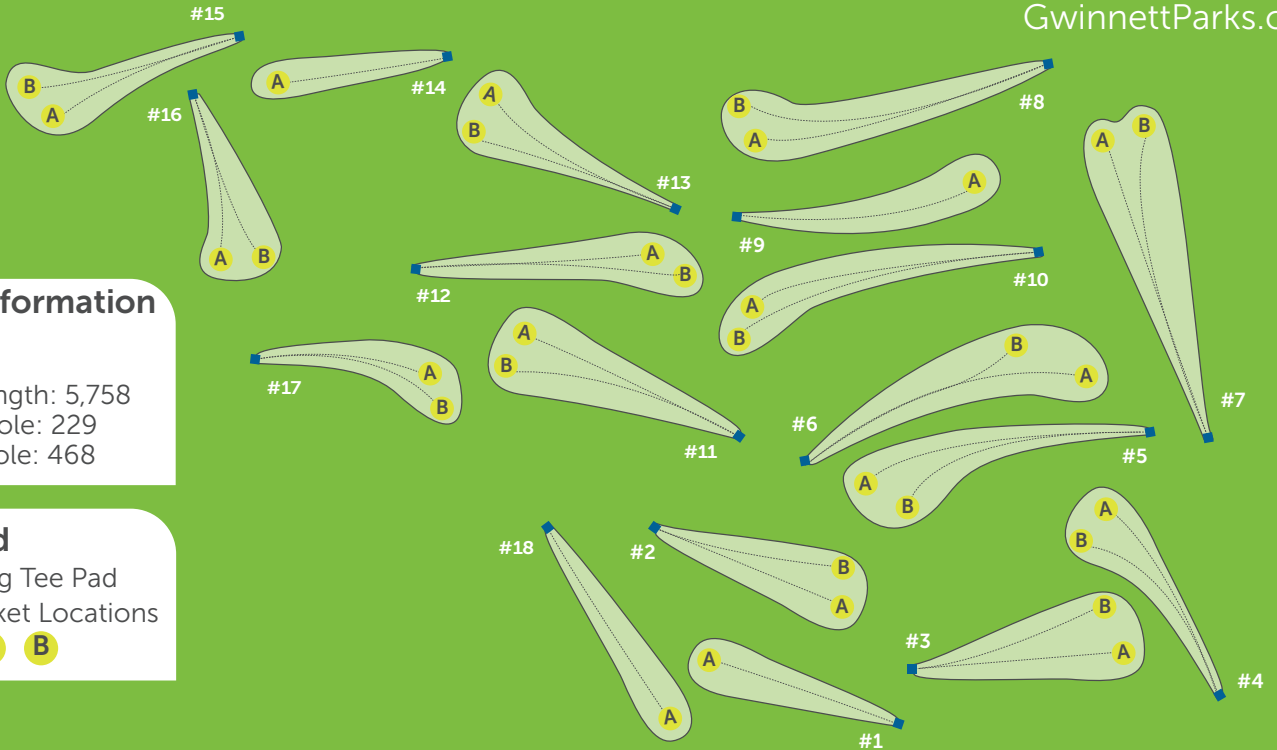

Gwinnett
Parks & Recreation

Lenora Park Disc Golf Scorecard

HOLE #	1	2	3	4	5	6	7	8	9	10	11	12	13	14	15	16	17	18	BCK	TOTAL	INITIAL
LENGTH (FT)																					
PAR																					

GwinnettParks.com

Course Information

- 18 Holes
- Par 54
- Course Length: 5,758
- Shortest Hole: 229
- Longest Hole: 468

Legend

- Long Tee Pad
- Basket Locations
- A ● B

Course Information

- 18 Holes
- Par 54
- Course Length: 5,758
- Shortest Hole: 229
- Longest Hole: 468

Legend

- Long Tee Pad
- Basket Locations
- A ● B