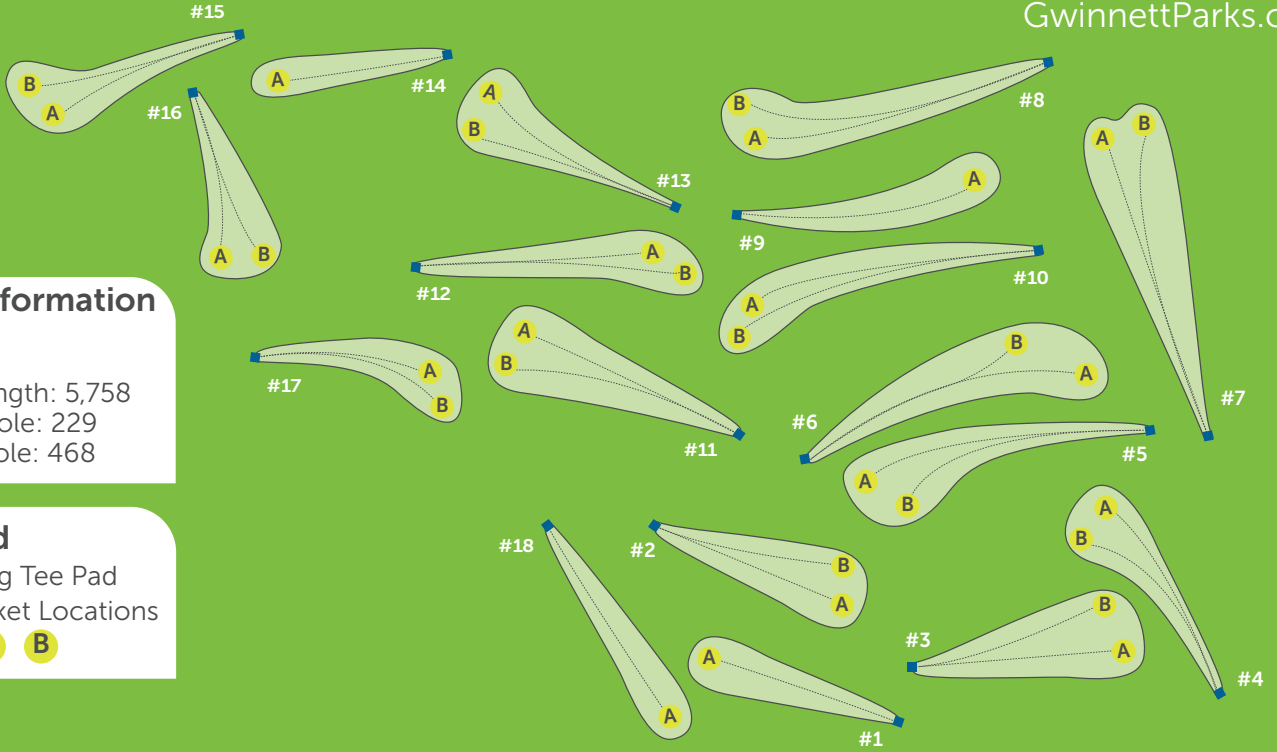

Gwinnett
Parks & Recreation

Lenora Park Disc Golf Scorecard

HOLE #	1	2	3	4	5	6	7	8	9	10	11	12	13	14	15	16	17	18	BCK	TOTAL	INITIAL
LENGTH (FT)																					
PAR																					

GwinnettParks.com

Course Information

- 18 Holes
- Par 54
- Course Length: 5,758
- Shortest Hole: 229
- Longest Hole: 468

Legend

- Long Tee Pad
- Basket Locations
- A ● B

Course Information

- 18 Holes
- Par 54
- Course Length: 5,758
- Shortest Hole: 229
- Longest Hole: 468

Legend

- Long Tee Pad
- Basket Locations
- A ● B