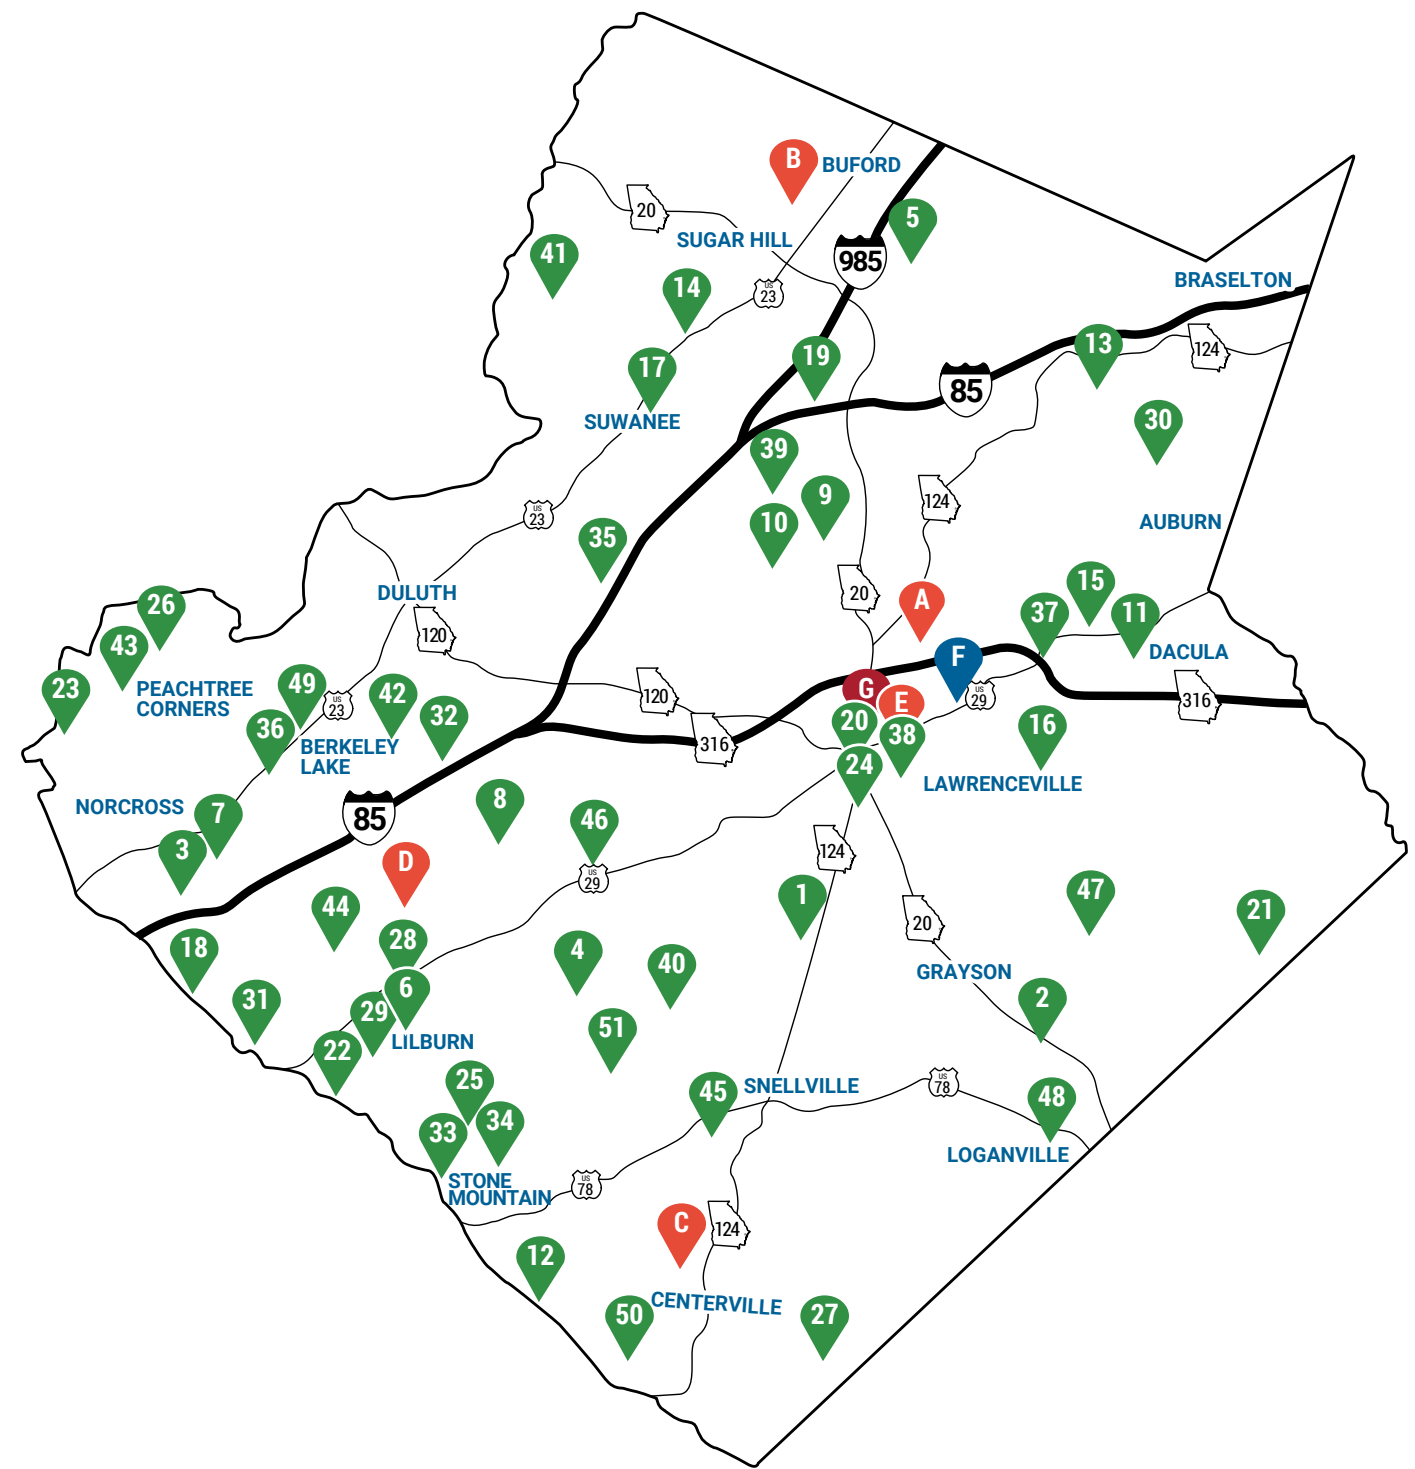

HELP LOCATORS

In an emergency on a trail, give the 911 operator the closest HELP LOCATOR NUMBER to assist in finding your location.

Parks with help locators:

- | | | |
|--------------------|----------------------|---------------------|
| Bethesda Park | Lenora Park | Pinckneyville Park |
| Harbins Park | Little Mulberry Park | Rock Springs Park |
| Ivy Creek Greenway | McDaniel Farm Park | Settles Bridge Park |